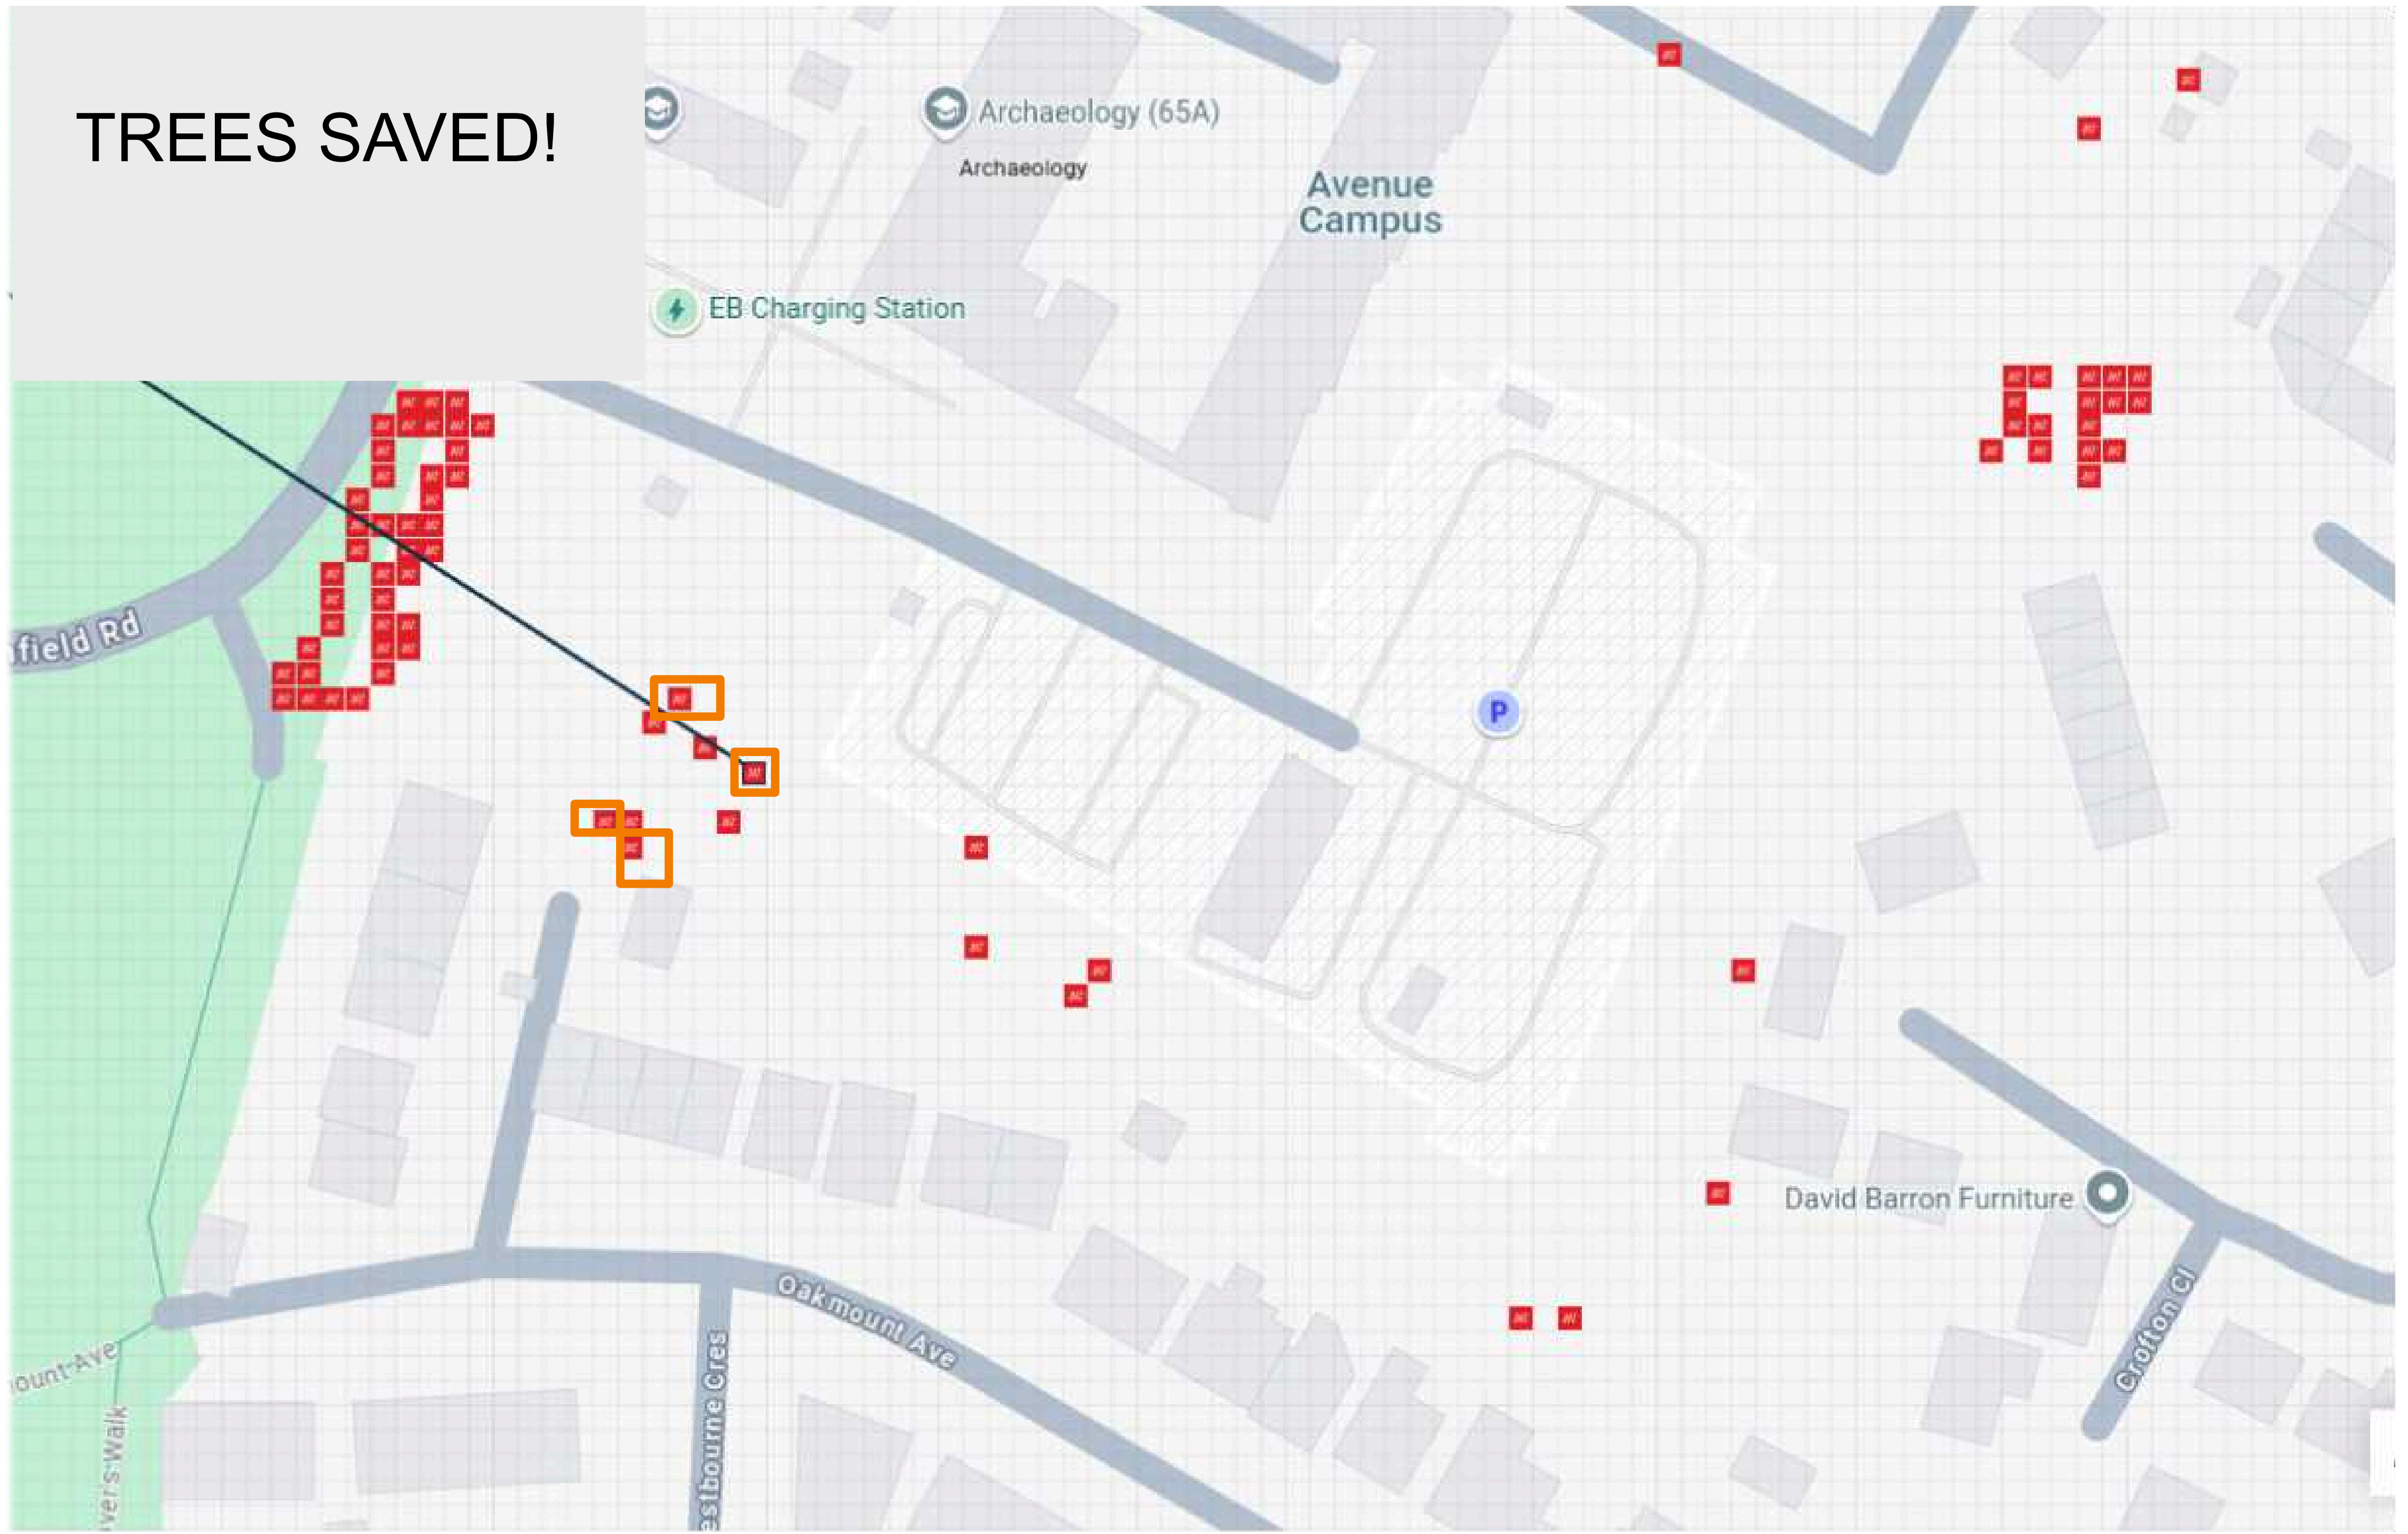

TREES SAVED!

TREES TO BE FELLED

buck.guides.factor

Share | Navigate | **Saved**

♥ Saved to **2024 NEW SURVEY AVENUE CAM PUS CHECKED** Change

TG8 - Mixed Species Group; Ash, Hazel, Oak - Fell close to ground level x 6 dead / dying Ash trees. Cut back and crown lift it 3m remainder from highway footpath. (7 of 40) 15 hours DG

Map labels: Khartoum Rd, Heatherdeane Rd, Orcharde Way, Uplands Way, De Grouchy Ln, Highfield Rd, Parkes Building (65), Building 1580, Archaeology (65A), Avenue Campus, P

Footer: what3words Navigation & Maps | Open in the app | Download on the App Store | GET IT ON Google Play